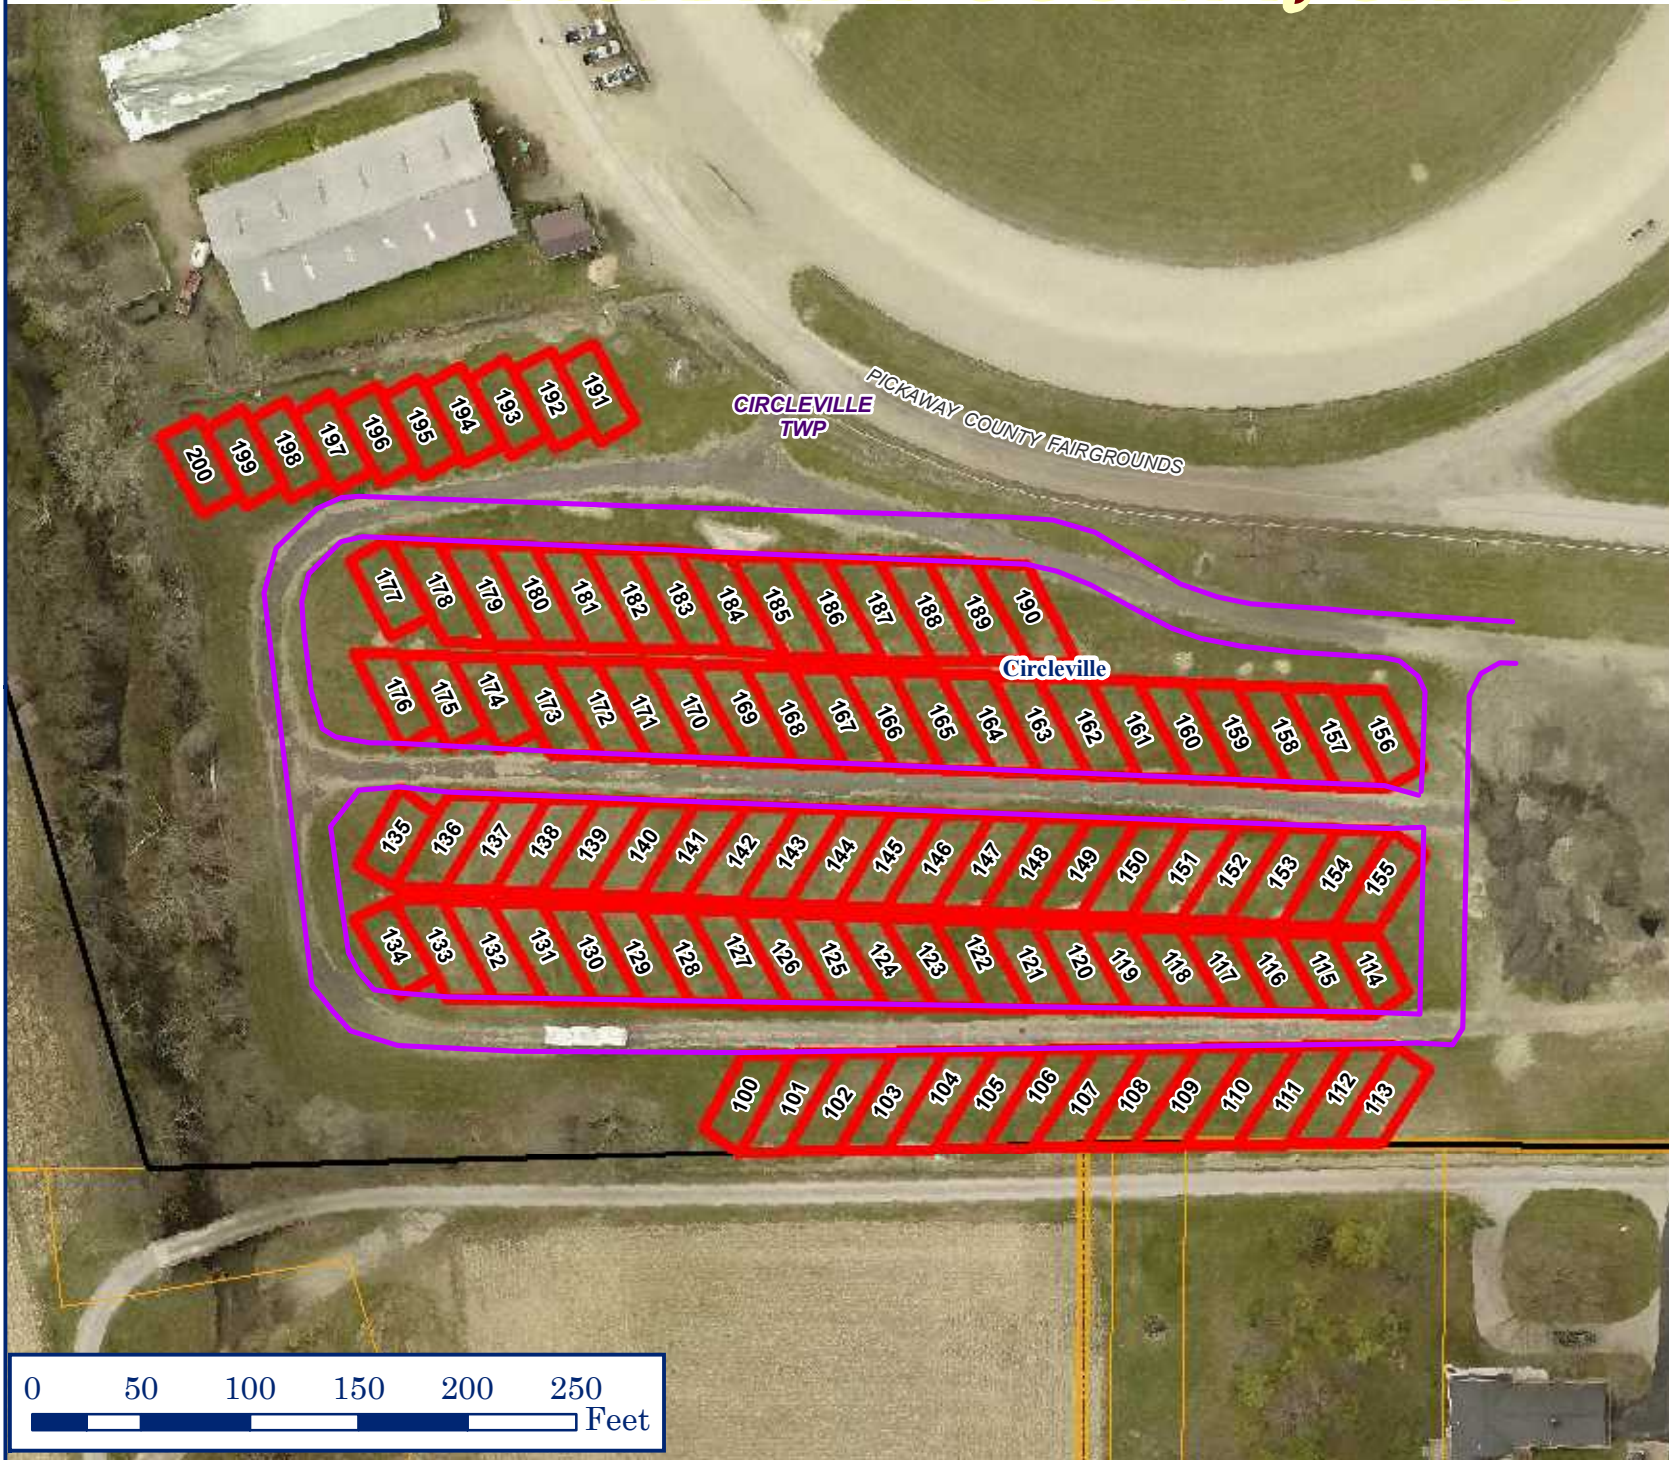

# PICKAWAY COUNTY, OHIO

## PICKAWAY COUNTY FAIRGROUNDS

-  Road Edge
-  Parking Lot
-  Fairgrounds
-  Current Parcels
-  Townships
-  Corp Boundaries

1 inch = 88 feet

Pickaway County GIS  
 124 W Franklin St.  
 Circleville, Ohio 43113  
 For Reference Only Date 2018  
 Imagery: Spring - 2017  
 Contours for planning purposes only.  
 Please See Pickaway Co  
 Auditor's Disclaimer  
<http://pickaway.iivauditor.com/Disclaimer.aspx>

0 50 100 150 200 250 Feet